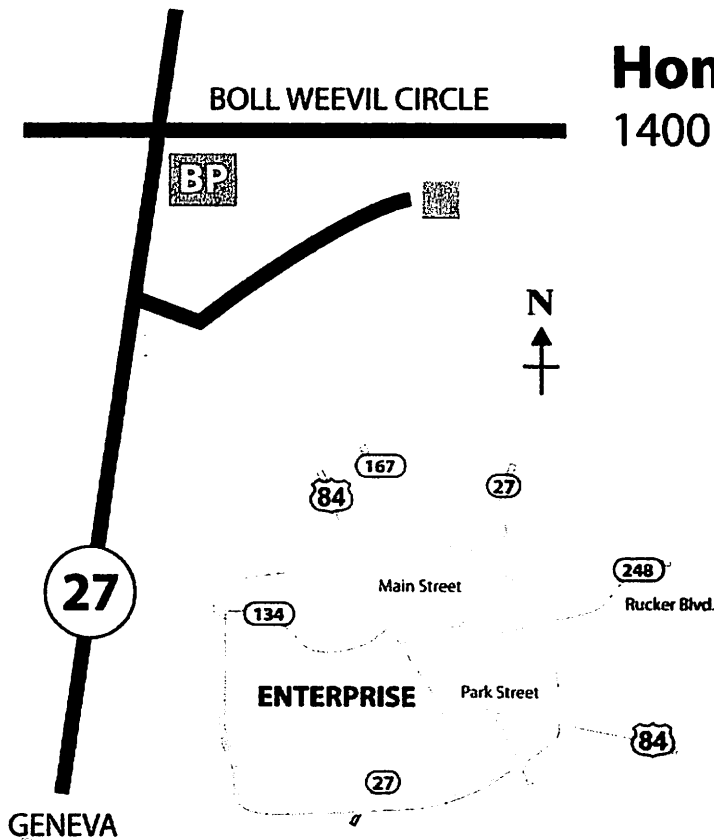

**COME DRESSED FOR FUN AND JOIN ATTORNEY GENERAL
TROY KING FOR A BASH YOU'LL NEVER FORGET!**

DON'T FORGET THE DATE

THURSDAY, JANUARY 24, 2008 | 6:30 PM

**AT THE HOME OF RONNIE GILLEY
1400 COBB LANE
ENTERPRISE, ALABAMA 36330**

REGRETS ONLY: ANGIE | 334.347.1292

DIRECTIONS ON BACK

Home of Ronnie Gilley

1400 Cobb Lane, Enterprise

From Boll Weevil Circle
 turn south onto HWY 27
 and take first left
 (approximately 0.1 mile).
 Turn left onto Cobb Lane.
 Home is at end of the road
 through the gate.